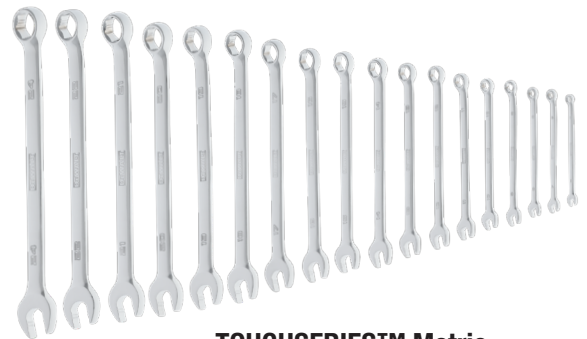

**30% OFF**

**DWMT45417** DEWALT TOUGHSERIES™ 3 Drive  
Mechanics Tool Set (242 PC.)

**DWMT45429** TOUGHSERIES™ Metric  
Combo Wrench Set (18 PC.)

**BUY 2**

**DWMT19248** 3/8 In. Drive Combination  
Impact Socket Set - 6 PT (42 PC.)