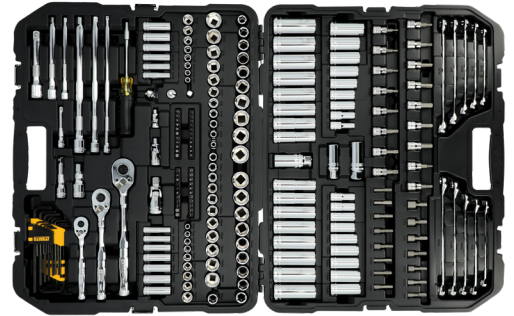

**30% OFF**

**DWMT45417** DEWALT TOUGHSERIES™ 3 Drive  
Mechanics Tool Set (242 PC.)

**DWMT45429** TOUGHSERIES™ Metric  
Combo Wrench Set (18 PC.)

**BUY 2**

**DWMT19248** 3/8 In. Drive Combination  
Impact Socket Set - 6 PT (42 PC.)