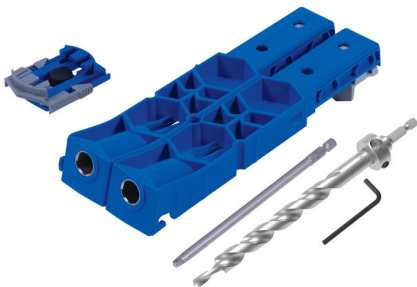

2/1/2025 - 4/30/2025

Pocket-Hole Jig Micro

KPHJ230

~~\$39.99~~

\$34.99

2/1/2025 - 4/30/2025

Pocket-Hole Jig XL

KPHJ920